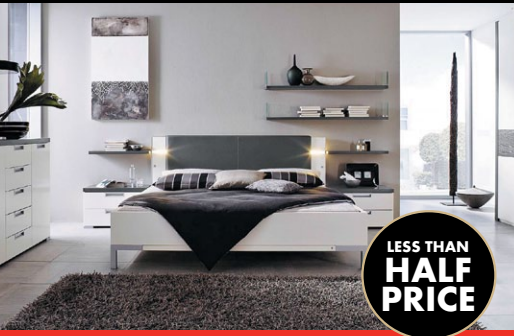

**LESS THAN
HALF
PRICE**

LODDENKEMPER SAVONA
Bedframe with bedsides & shelves.
WAS £2385 THEN £1599 **NOW £1099**

**HALF
RRP**

KAREL MINTJENS CASINO
Dining table & 6 chairs.
RRP £2571 **ONLY £1285**

CHELSON BROOKLYN
Coffee table. Wenge/chrome.
WAS £289 THEN £149
NOW £99
LESS THAN HALF PRICE

CHELSON BROOKLYN
Side table. WAS £165
THEN £85 **NOW £79**
LESS THAN HALF PRICE

MILITARY STYLE 3 drawer
coffee table. Dark finish.
WAS £399 THEN £339
NOW £299

NOLTE ALLEGRO Chest
with glass top. Walnut finish.
RRP £782 **ONLY £375**
LESS THAN HALF RRP