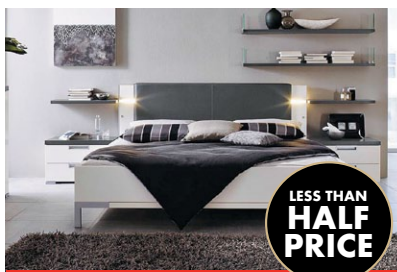

TEMPUR 25cm kingsize mattress.
RRP £1999 **ONLY £999**
HALF RRP

NOLTE ALLEGRO
Chest with glass top. Walnut finish.
RRP £782 **ONLY £375**
LESS THAN HALF PRICE

LODDENKEMPER HAVANNA
Bed, bedsides and shelves. Cream
with walnut accents.
WAS £2895 **NOW £1445**
HALF PRICE

EDITIONS BY NATUZZI Arezzo
large and small sofa and armchair.
Mid brown aniline leather.
WAS £3422 **NOW £1995**

SUBJECT TO ITEMS REMAINING UNSOLD.

**SAVE
£604**

BAKER FLAGSTONE
Dining table and 6 chairs.
Solid fruitwood with stone tile inlay.
WAS £1699 **NOW £1095**

**SAVE
£1280
ON RRP**

WADE NEW VERMONT
Large sofa and 2 armchairs.
Dakota tan.
RRP £3275 **ONLY £1995**

**LESS THAN
HALF
PRICE**

LODDENKEMPER SAVONA
Bedframe with bedsides & shelves.
WAS £2385 THEN £1599
NOW £1099